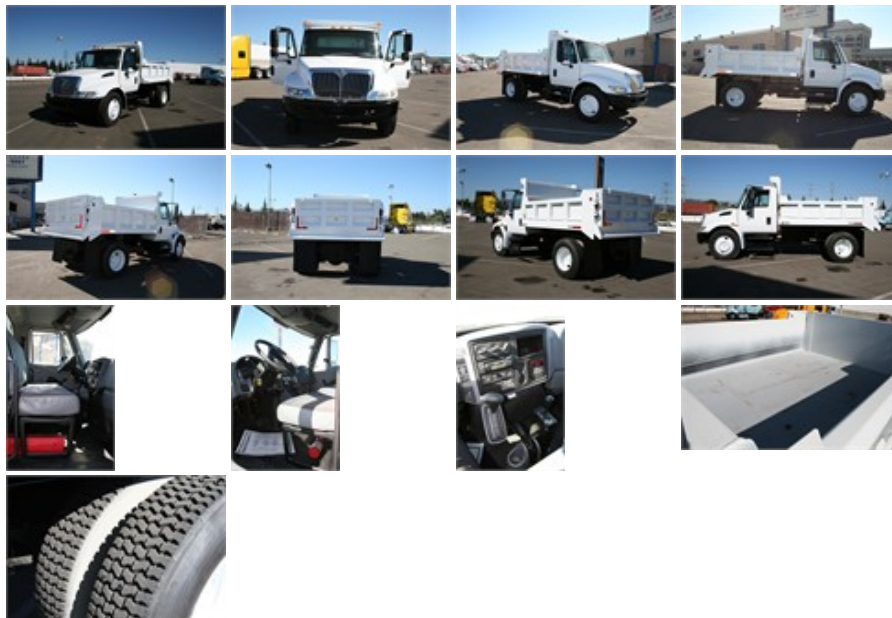

Condition	Used
Engine Manufacturer	International
Engine Type	DT466
Horsepower	220
Mileage	142,500 mi
Transmission	Automatic
Number of Rear Axles	Single
VIN	117829
Drive Side	Left Hand Drive

Detailed Description

New 5-6 Yard Warren Box, Hot Shift PTO, Under CDL, Very Nice Truck! Many Truck and Trailer Combinations available!; Gross Vehicle Weight (lbs): 26000

Contact:

VALLEY EQUIPMENT & TRUCK

Truck/Trailer is located in:

Pacific, Washington

Phone: (253)333-0313

Sales Price	\$ 29,500.00
Tax 9.5%	\$ 2,802.50
License	\$ 200.00
Delivery	\$ 150.00
Total	\$ 32,652.50

2007 INTERNATIONAL 4300

Used 2007 INTERNATIONAL 4300; Standard Cab; DT-466 International Engine 210 hp; Diesel Fuel Type; 173,000 mi; Automatic; Spring Suspension; 295/75R22.5G Tires; All Steel Wheels; 254 in Wheelbase; Single Axle; Stk #: 7H382627; 17,500 lb Rear Axle Weight; 8,000 lb Front Axle Weight; Drive Side: Left Hand Drive; US \$40,000 ;

Detailed Description:
New 6 Yard Dump.; 4x2

Contact:
Peterson Trucks
Truck/Trailer is located in:
San Leandro, California
Phone: (888)694-0679

Sales Price	\$ 40,000.00
Tax 7.8%	\$ 3,120.00
License	\$ 200.00
Delivery	\$ 450.00
Total	\$ 43,770.00